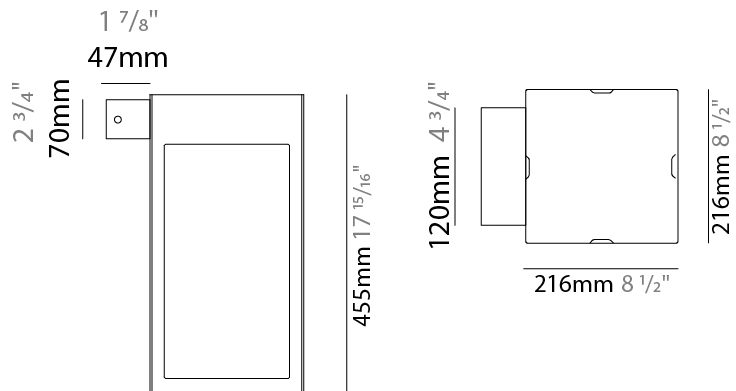

PROJECT	_____
TYPE	_____
SPECIFIER	_____
QUANTITY	_____
DATE	_____

ETEREA SURFACE

E9W609- _____ - _____
base number   Color   Finish
                                 Temperature   Options

1. To build a product code in our configurator select the specify button on the base model # product page
2. To build a manual product code on this datasheet choose from the options listed below in blue font and add the suffix to the base model #

GENERAL

Series: Eterea
Brand: Platek
Division: Exterior
Mounting Type: Surface
Mounting Location: Wall
Subcategory: Wall Effect

PHYSICAL

Shape: Rectangle
Length (mm): 216
Length (in): 8 1/2
Width (mm): 216
Width (in): 8 1/2
Height (mm): 455
Height (in): 17 15/16
Light Distribution: Direct
Weight (kg): 6.1
Weight (lbs): 13.4
Diffuser: White Tempered Glass
Fixture Finish: WHI / ANT / COR
Holder Finish: Chrome
Fixture Material: Stainless Steel
Cable Details: Supplied with one power supply cable 5m in length

ELECTRICAL

Lamp Type: LED
Input Wattage (W): 17.5
Total Output Wattage (W): 16.5
Dimming: Electronic Low Voltage Dimming to 20%
Input Voltage (V): 120

LED

Color Temperature (°K): 3000 / 4000
Max. Delivered Lumen (lm): 735 / 765
Nominal Lumen (lm): 1550 / 1610
CRI: >80 CRI
Lamp Life (hrs): 60000

OPTICAL

Optic°: 114
Beam Angle: Wide

RATINGS AND CERTIFICATIONS

Certified By: Certified for North American Standards
IP rating: IP65
IK Rating: IK08
Bug Rating: B0 U0 G0